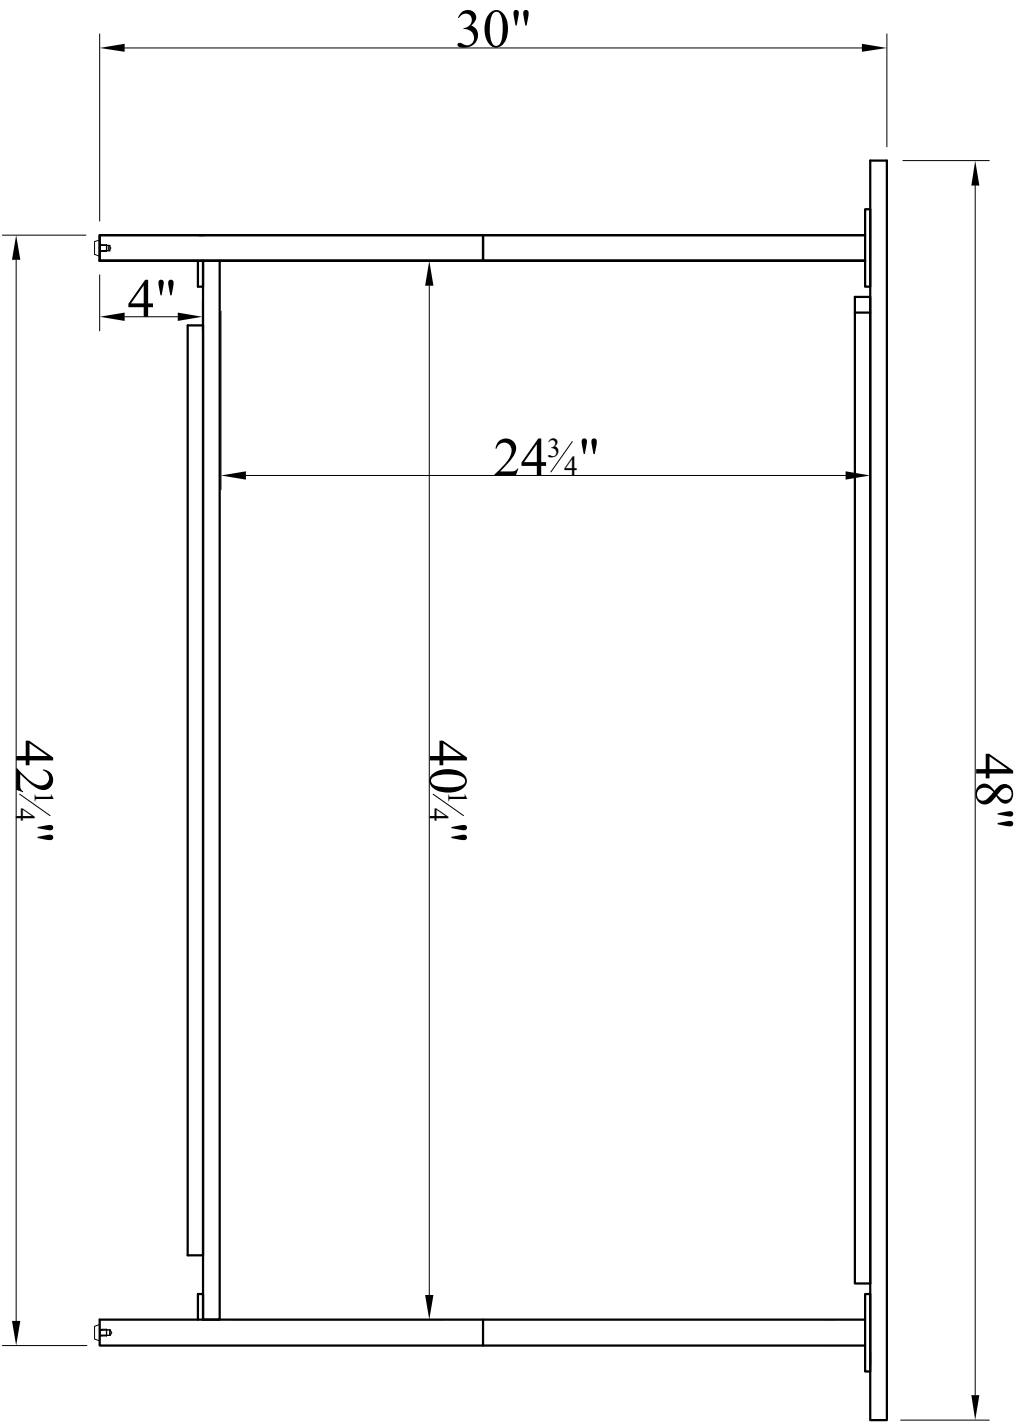

FRONT VIEW

SIDE VIEW

AWCT1020 TV CONSOLE